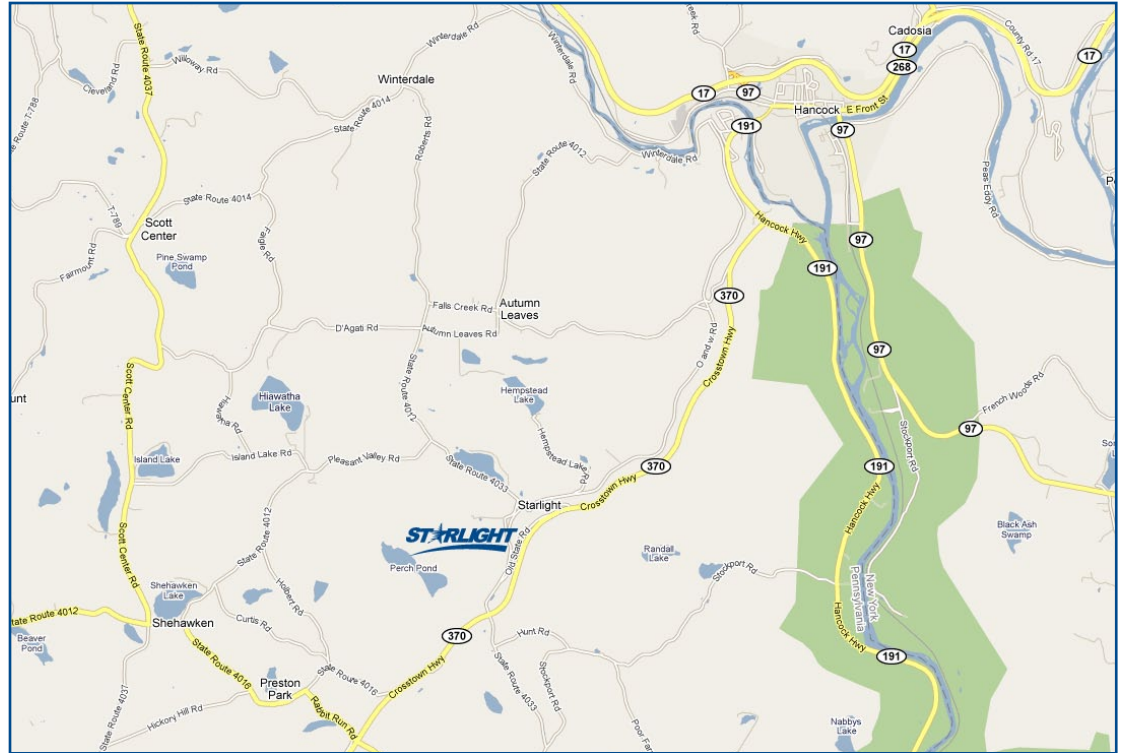

David & Allison Miller
Owners/Directors

FROM NEW YORK CITY AND VICINITY

- Take any road leading to the New York State Thruway (Interstate 87) North.
- Take exit 16 (Harriman) to Route 17 West.
- Follow Route 17 West toward Binghamton to exit 87 (Hancock) which is the second exit for Hancock.
- Left turn at stop sign at end of ramp and follow to the end.
- Left turn onto Route 97 for 0.10 miles and turn right at the Getty gas station.
- Follow road around to the stop sign.
- Make a right turn crossing the railroad tracks and Delaware River into PA and Route 191.
- Stay left at the “Y” in the road and continue for one mile.
- Turn right onto Route 370 West and follow for approximately 3.3 miles.
- Turn right onto Depot Hill Road and cross the small bridge. Follow the road to the top of the hill.
- Cross another small bridge and turn left onto Starlight Lake Road.
- Camp Starlight will be on the right in 0.5 miles.

FROM PHILADELPHIA / SCRANTON AREA

- Take any road leading to Interstate 476 North (Northeast Extension of the PA Turnpike).
- Take exit 115 to Interstate 81 North.
- Continue to exit 187 for Carbondale (New Route 6 East (Casey Highway), NOT Business Route 6).
- Travel on Route 6 East for 19 miles to the stop light in Waymart.
- Make a left turn onto Route 296 North and continue for 5.5 miles.
- Make a right turn onto Route 247 North and continue North for 18 miles to Route 370.
- Make a right turn onto Route 370 East and continue for 3 miles.
- Make a left turn onto Starlight Lake Road (Cow Palace ice cream parlor on right).
- Camp Starlight will be on the left in 0.5 miles.

FROM NEW ENGLAND

- Take any road leading to Interstate 84 West and continue into New York State.
- Continue on Interstate 84 West to exit 4 and take Route 17 West.
- Pick up directions from above: FROM NEW YORK CITY AND VICINITY.